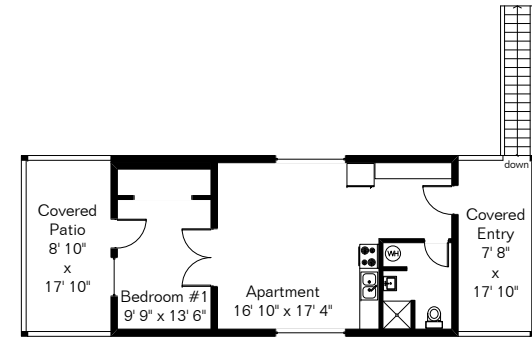

The square footages and room size information are deemed to be reliable but are not guaranteed and should be independently verified. This drawing is for marketing purposes only.

10517-10519 E Tanque Verde Rd Stables & Apartment

Presented by Leslie Heros
Long Realty Company
(520) 302-3324

2nd Floor
Apartment