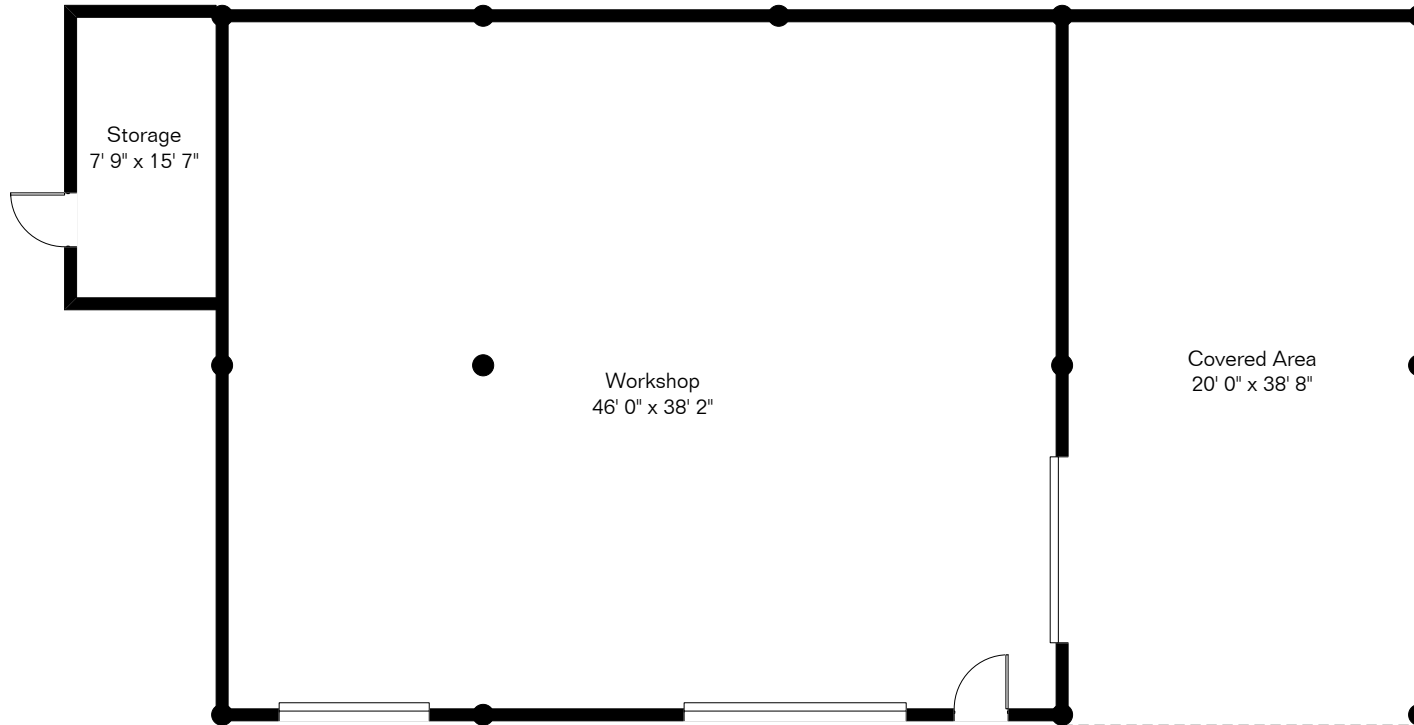

The square footages and room size information are deemed to be reliable but are not guaranteed and should be independently verified. This drawing is for marketing purposes only.

10517-10519 E Tanque Verde Rd Workshop

Presented by Leslie Heros
Long Realty Company
(520) 302-3324

Main House 2,781 Sq Ft
Guest House 1 929 Sq Ft
Guest House 2 962 Sq Ft
Apartment 681 Sq Ft

Total Living Area 5,353 Sq Ft
Workshop 2,012 Sq Ft
Covered Area 794 Sq Ft
Stables 7,348 Sq Ft
Tack Rooms 965 Sq Ft

Site Visit October 2020

0 ft. 6 ft. 10 ft. 20 ft.

Copyright 2020 Floor Plans First! LLC
All Rights Reserved.

Floor Plans First! LLC
See the Floor Plan First™

FloorPlansFirst.com™
(520) 881-1500