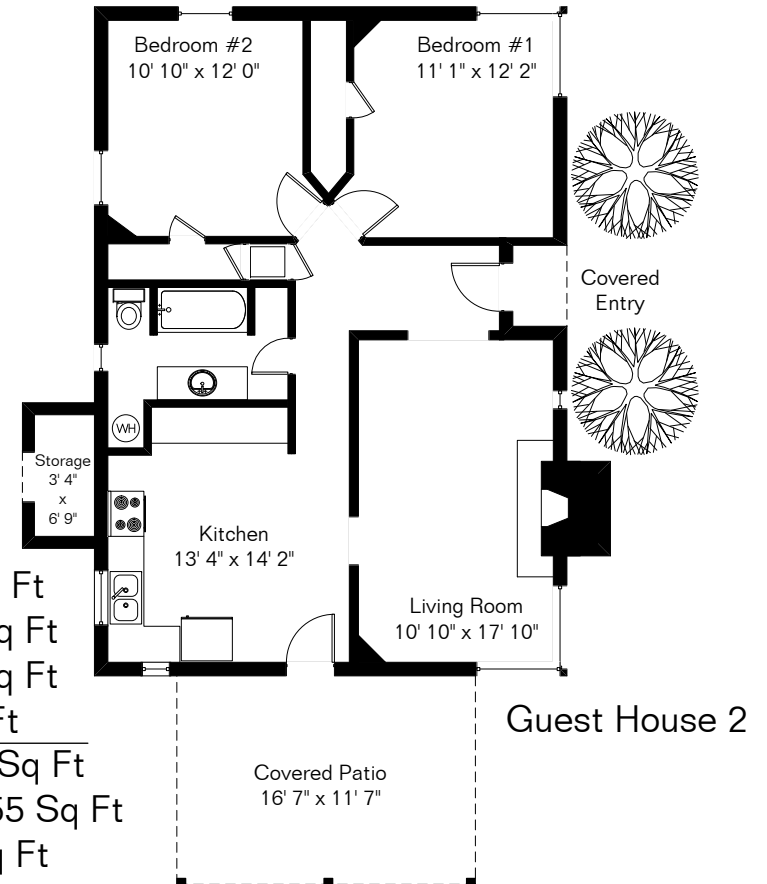

Presented by Leslie Heros
 Long Realty Company
 (520) 302-3324

Main House 2,781 Sq Ft
 Guest House 1 929 Sq Ft
 Guest House 2 962 Sq Ft
 Apartment 681 Sq Ft

 Total Living Area 5,353 Sq Ft
 Storage 379 Sq Ft
 Covered Entry 456 Sq Ft
 Covered Patio 127
 Workshop 2,012 Sq Ft
 Stables 7,348 Sq Ft
 Tack Rooms 965 Sq Ft

Site Visit October 2020

Copyright 2020 Floor Plans First! LLC
 All Rights Reserved.

Floor Plans First!
 See the Floor Plan First!
 FloorPlansFirst.com™
 (520) 881-1500

The square footages and room size information are deemed to be reliable but are not guaranteed and should be independently verified. This drawing is for marketing purposes only.

10517-10519 E Tanque Verde Rd Guest Houses

Presented by Leslie Heros
Long Realty Company
(520) 302-3324

Main House 2,781 Sq Ft
 Guest House 1 929 Sq Ft
 Guest House 2 962 Sq Ft
 Apartment 681 Sq Ft
 Total Living Area 5,353 Sq Ft
 Carport/Covered Entry 355 Sq Ft
 Covered Patio 192 Sq Ft
 Storage 32 Sq Ft
 Covered Entry 14 Sq Ft
 Workshop 2,012 Sq Ft
 Stables 7,348 Sq Ft
 Tack Rooms 965 Sq Ft

Site Visit October 2020

Copyright 2020 Floor Plans First! LLC
All Rights Reserved.

The square footages and room size information are deemed to be reliable but are not guaranteed and should be independently verified. This drawing is for marketing purposes only.