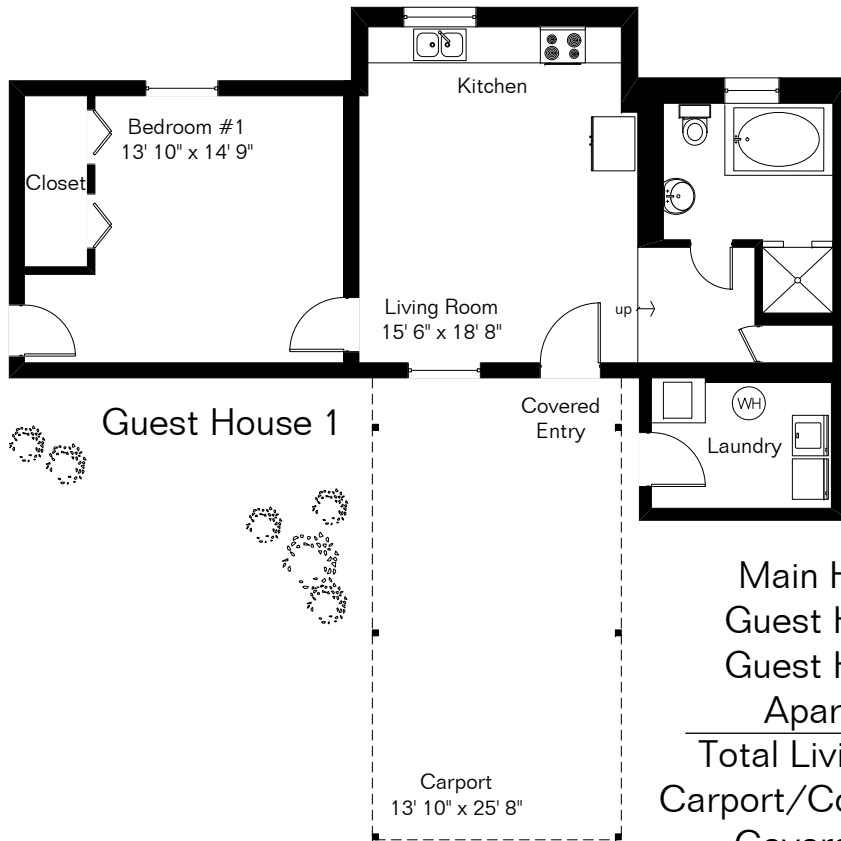

Presented by Leslie Heros
 Long Realty Company
 (520) 302-3324

Main House 2,781 Sq Ft
 Guest House 1 929 Sq Ft
 Guest House 2 962 Sq Ft
 Apartment 681 Sq Ft

 Total Living Area 5,353 Sq Ft
 Storage 379 Sq Ft
 Covered Entry 456 Sq Ft
 Covered Patio 127
 Workshop 2,012 Sq Ft
 Stables 7,348 Sq Ft
 Tack Rooms 965 Sq Ft

Site Visit October 2020

Copyright 2020 Floor Plans First! LLC
 All Rights Reserved.

Floor Plans First!
 See the Floor Plan First!
 FloorPlansFirst.com™
 (520) 881-1500

The square footages and room size information are deemed to be reliable but are not guaranteed and should be independently verified. This drawing is for marketing purposes only.

10517-10519 E Tanque Verde Rd Guest Houses

Presented by Leslie Heros
Long Realty Company
(520) 302-3324

Main House 2,781 Sq Ft
 Guest House 1 929 Sq Ft
 Guest House 2 962 Sq Ft
 Apartment 681 Sq Ft
 Total Living Area 5,353 Sq Ft
 Carport/Covered Entry 355 Sq Ft
 Covered Patio 192 Sq Ft
 Storage 32 Sq Ft
 Covered Entry 14 Sq Ft
 Workshop 2,012 Sq Ft
 Stables 7,348 Sq Ft
 Tack Rooms 965 Sq Ft

Site Visit October 2020

Copyright 2020 Floor Plans First! LLC
All Rights Reserved.

The square footages and room size information are deemed to be reliable but are not guaranteed and should be independently verified. This drawing is for marketing purposes only.