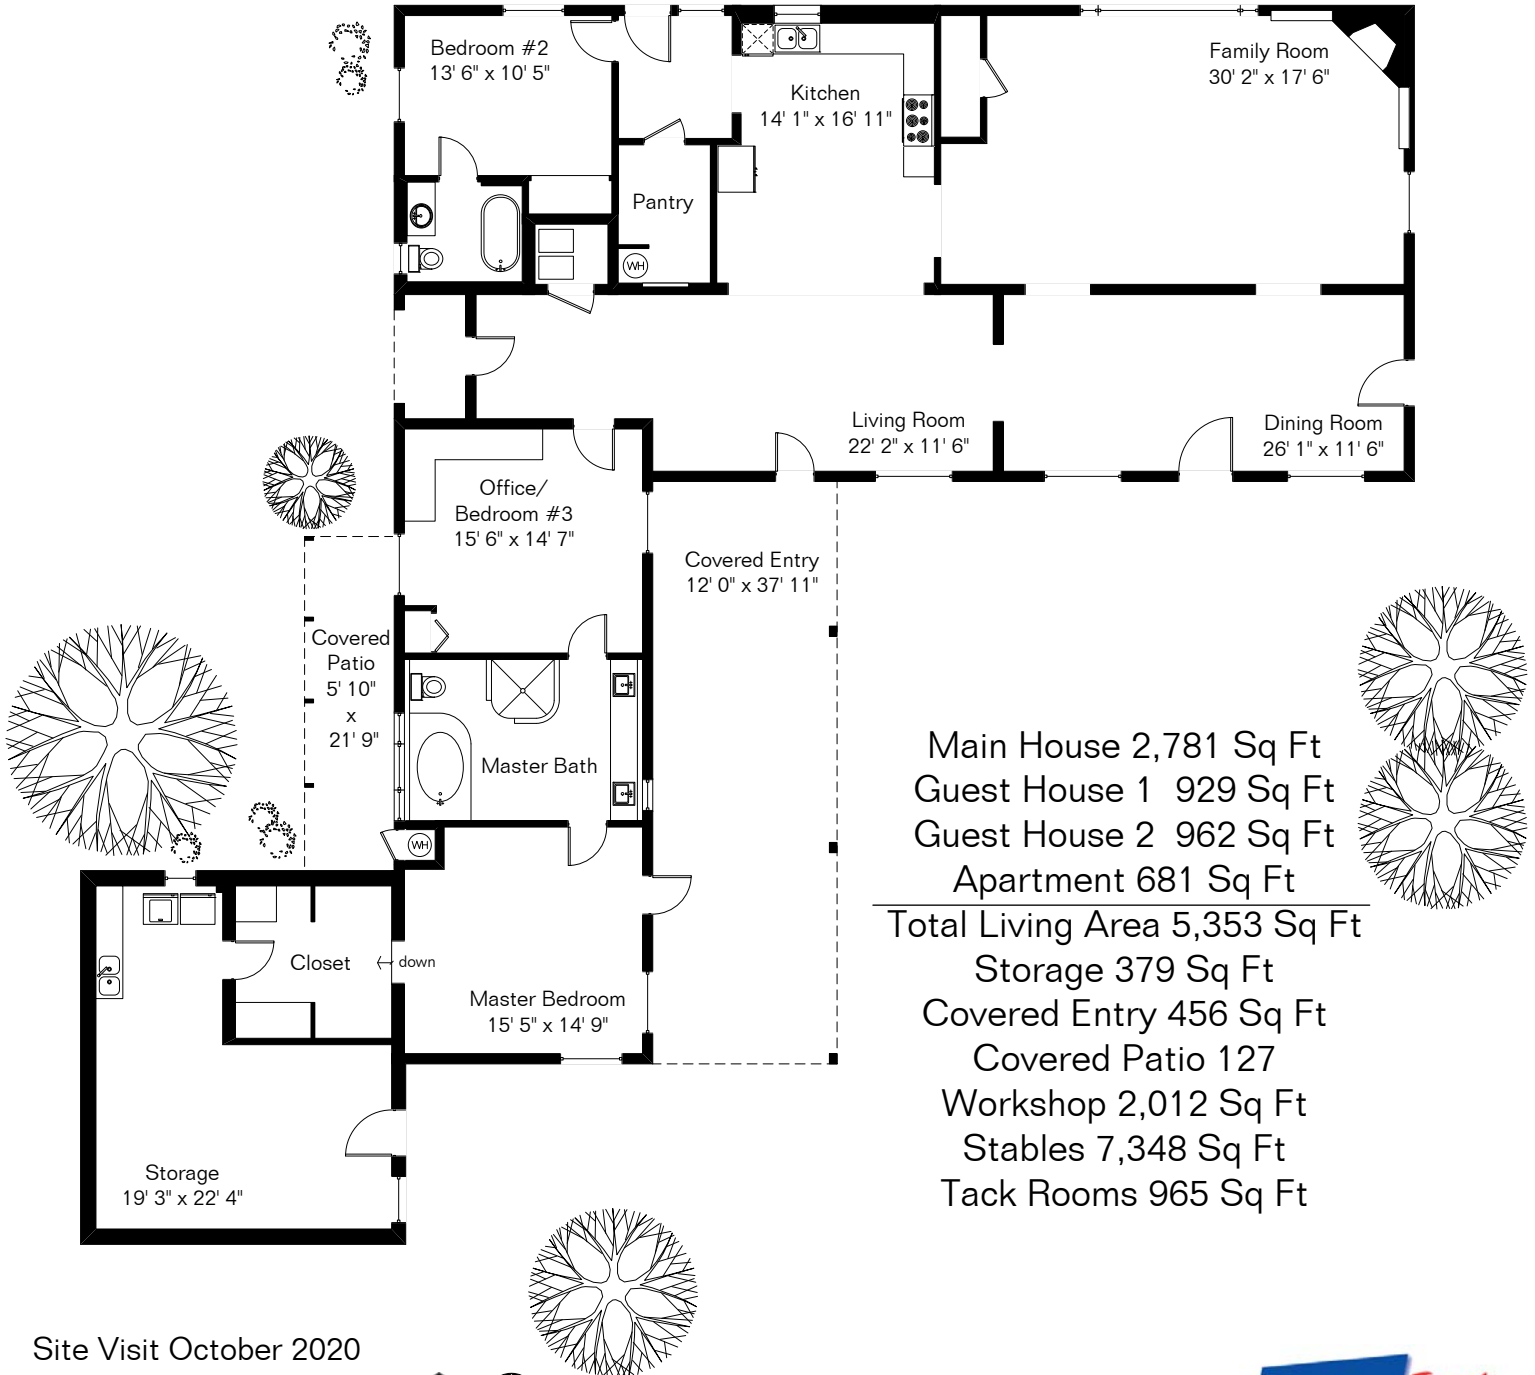

The square footages and room size information are deemed to be reliable but are not guaranteed and should be independently verified. This drawing is for marketing purposes only.

10517-10519 E Tanque Verde Rd

Presented by Leslie Heros
 Long Realty Company
 (520) 302-3324

Main House 2,781 Sq Ft
 Guest House 1 929 Sq Ft
 Guest House 2 962 Sq Ft
 Apartment 681 Sq Ft

 Total Living Area 5,353 Sq Ft
 Storage 379 Sq Ft
 Covered Entry 456 Sq Ft
 Covered Patio 127
 Workshop 2,012 Sq Ft
 Stables 7,348 Sq Ft
 Tack Rooms 965 Sq Ft

10517-10519 E Tanque Verde Rd Guest Houses

Presented by Leslie Heros
Long Realty Company
(520) 302-3324

Main House 2,781 Sq Ft
 Guest House 1 929 Sq Ft
 Guest House 2 962 Sq Ft
 Apartment 681 Sq Ft
 Total Living Area 5,353 Sq Ft
 Carport/Covered Entry 355 Sq Ft
 Covered Patio 192 Sq Ft
 Storage 32 Sq Ft
 Covered Entry 14 Sq Ft
 Workshop 2,012 Sq Ft
 Stables 7,348 Sq Ft
 Tack Rooms 965 Sq Ft

Site Visit October 2020

0 ft. 6 ft. 10 ft. 20 ft.

Copyright 2020 Floor Plans First! LLC
All Rights Reserved.

Floor Plans First! LLC
See the Floor Plan First™

FloorPlansFirst.com™
(520) 881-1500